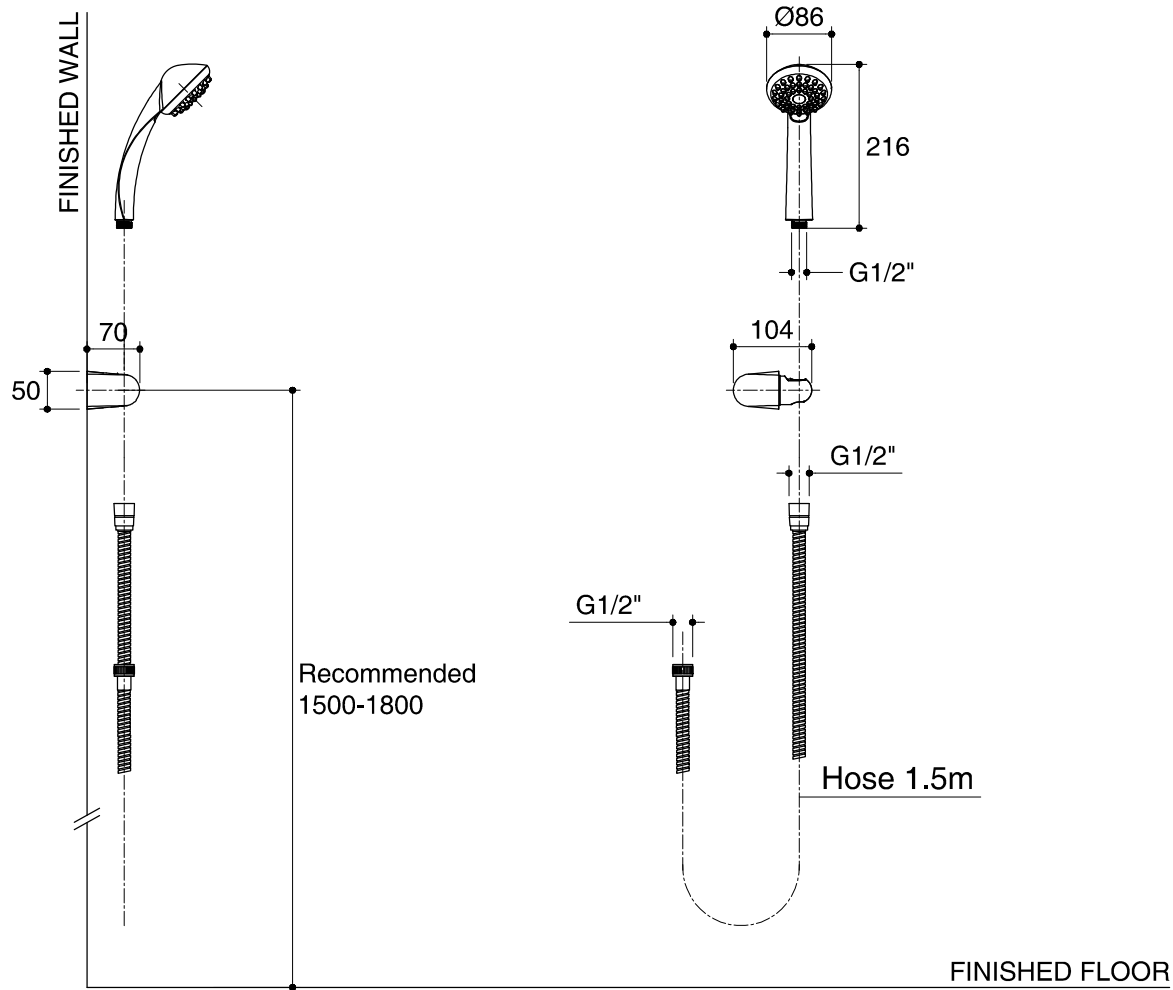

Dimensions are approximate.
Unit: mm

SKU	K-15821X-CP
Name	TREVIO 5B
Description	HANDSHOWER SET

ENGLEFIELD

*The recommended dimension for installation can be adjusted according to user preferences and layout.